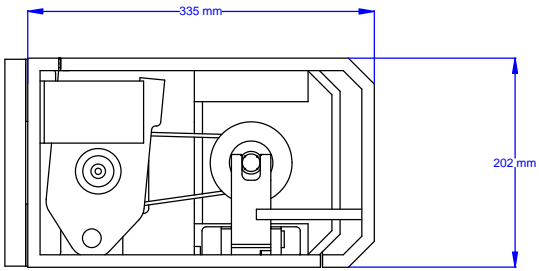

REV	DESCRIPTION	DATE	INITIALS
	INITIAL RELEASE	02/16/10	AH

Tormach
204 Moravian Valley Rd., Suite N
Waunakee, WI 53597
Phone: 608.849.8381
www.tormach.com

770 Spindle Head Assembly (31758)

SIZE A	DWG NO D40284	REV
SCALE	Unit: mm	SHEET 1 OF 1