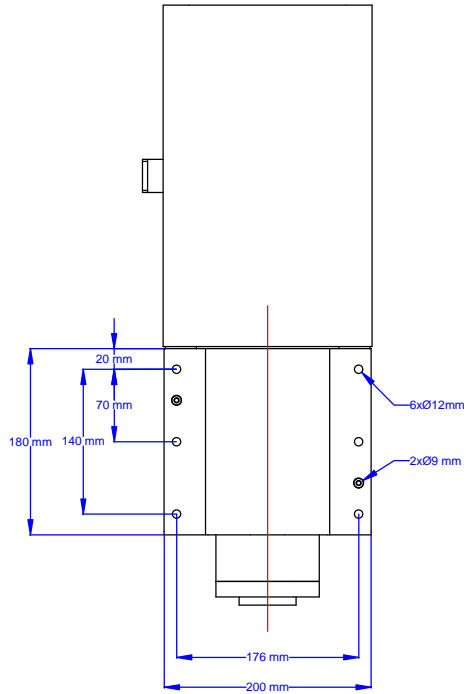

REV	DESCRIPTION	DATE	INITIALS
	INITIAL RELEASE	02/16/10	AH

Tormach
204 Moravian Valley Rd., Suite N
Waunakee, WI 53597
Phone: 608.849.8381
www.tormach.com

770 Spindle Head Assembly (31758)

SIZE A	DWG NO D40284	REV
SCALE	Unit: mm	SHEET 1 OF 1