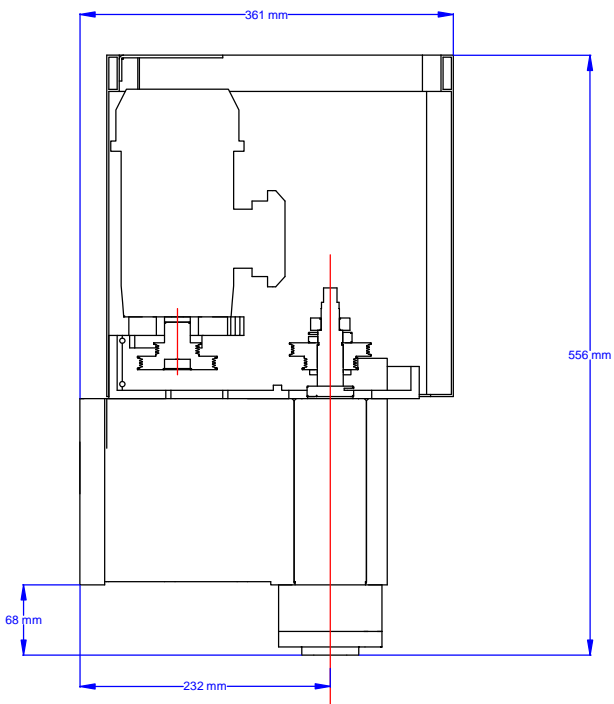

REV	DESCRIPTION	DATE	INITIALS
	INITIAL RELEASE	02/16/10	AH

Tormach
204 Moravian Valley Rd., Suite N
Waunakee, WI 53597
Phone: 608.849.8381
www.tormach.com

770 Spindle Head Assembly (31758)

SIZE A	DWG NO D40284	REV
SCALE	Unit: mm	SHEET 1 OF 1